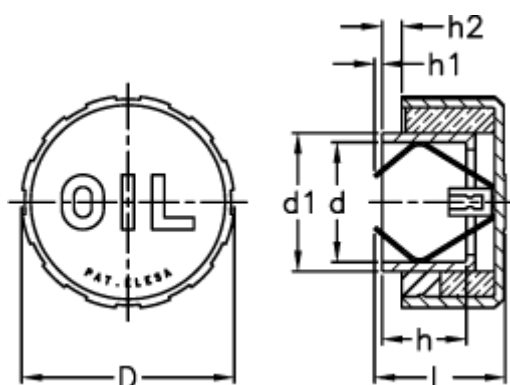

# Data Sheet

Article number: 2311054761

Description: E+G Breather cap push-fit  
SFN.70-PF+F

## Measures

---

$d = 39.5$

$D = 70$

$d1 = 45.5$

$h = 27.5$

$h1 = 2.5$

$h2 = 6.5$